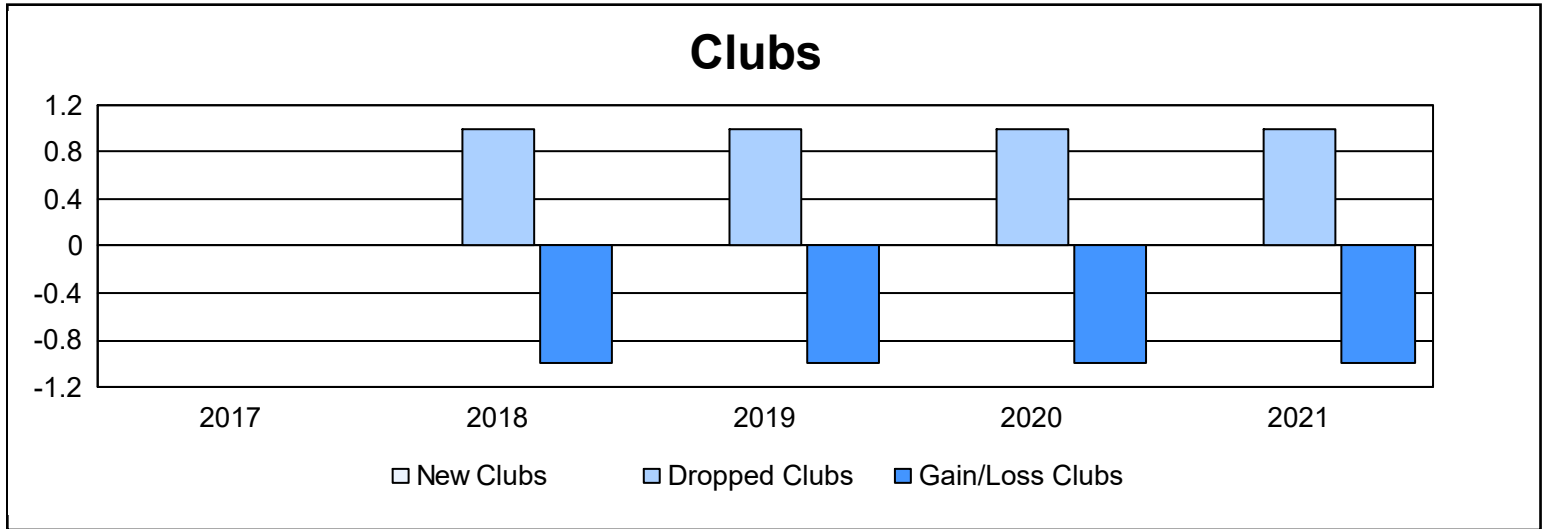

Year	New Clubs	Dropped Clubs	Gain/ Loss Clubs	New Members	Charter Members	Reinstate Members	Transfer Members	Total Member Added	Total Members Dropped	Gain/ Loss Members
2016-2017	0	0	0	80	0	5	5	90	79	11
2017-2018	0	1	-1	45	1	0	3	49	90	-41
2018-2019	0	1	-1	35	1	3	3	42	100	-58
2019-2020	0	1	-1	37	0	7	0	44	53	-9
2020-2021	0	1	-1	19	0	1	3	23	49	-26
<b>Average</b>	<b>0</b>	<b>1</b>	<b>-1</b>	<b>43</b>	<b>0</b>	<b>3</b>	<b>3</b>	<b>50</b>	<b>74</b>	<b>-25</b>

### Membership Composition June 2021 Cumulative