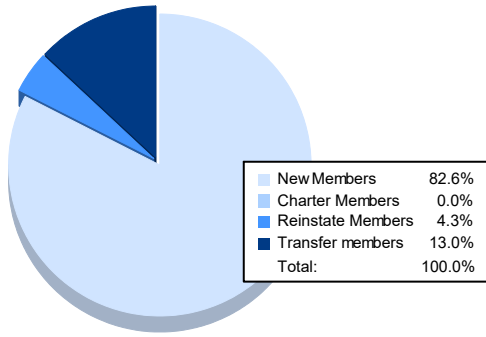

Year	New Clubs	Dropped Clubs	Gain/ Loss Clubs	New Members	Charter Members	Reinstate Members	Transfer Members	Total Member Added	Total Members Dropped	Gain/ Loss Members
2016-2017	0	0	0	80	0	5	5	90	79	11
2017-2018	0	1	-1	45	1	0	3	49	90	-41
2018-2019	0	1	-1	35	1	3	3	42	100	-58
2019-2020	0	1	-1	37	0	7	0	44	53	-9
2020-2021	0	1	-1	19	0	1	3	23	49	-26
<b>Average</b>	<b>0</b>	<b>1</b>	<b>-1</b>	<b>43</b>	<b>0</b>	<b>3</b>	<b>3</b>	<b>50</b>	<b>74</b>	<b>-25</b>

### Membership Composition June 2021 Cumulative