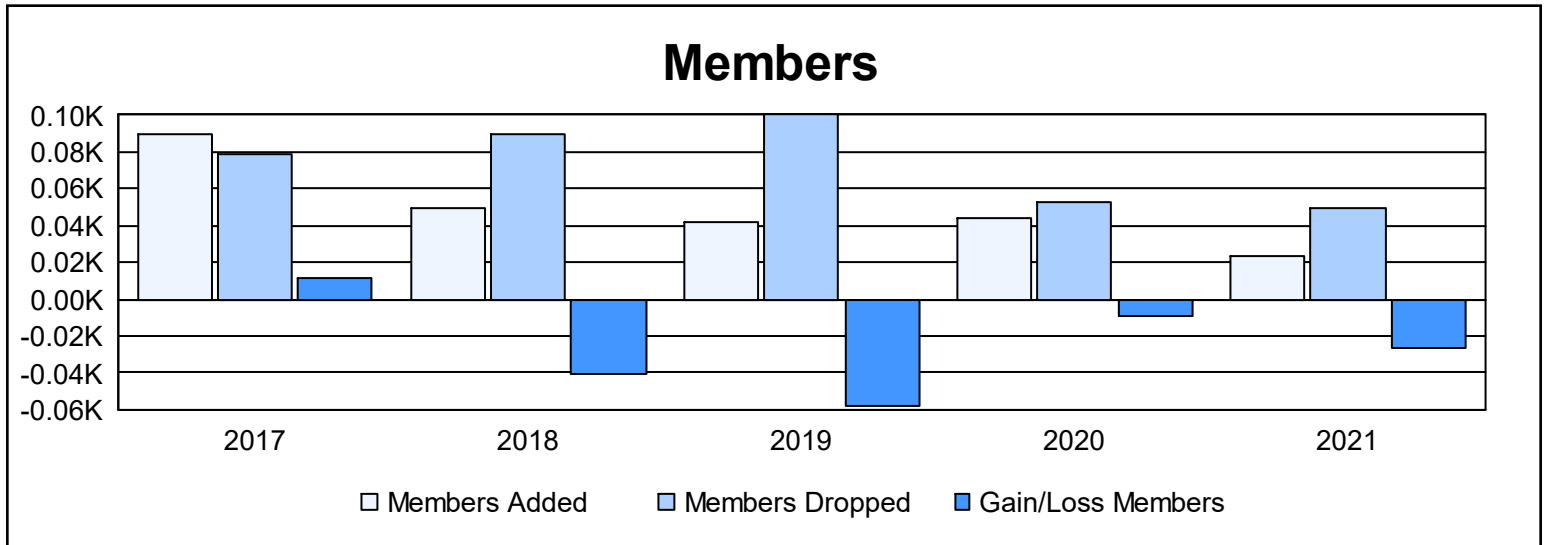

Year	New Clubs	Dropped Clubs	Gain/ Loss Clubs	New Members	Charter Members	Reinstate Members	Transfer Members	Total Member Added	Total Members Dropped	Gain/ Loss Members
2016-2017	0	0	0	80	0	5	5	90	79	11
2017-2018	0	1	-1	45	1	0	3	49	90	-41
2018-2019	0	1	-1	35	1	3	3	42	100	-58
2019-2020	0	1	-1	37	0	7	0	44	53	-9
2020-2021	0	1	-1	19	0	1	3	23	49	-26
<b>Average</b>	<b>0</b>	<b>1</b>	<b>-1</b>	<b>43</b>	<b>0</b>	<b>3</b>	<b>3</b>	<b>50</b>	<b>74</b>	<b>-25</b>

### Membership Composition June 2021 Cumulative